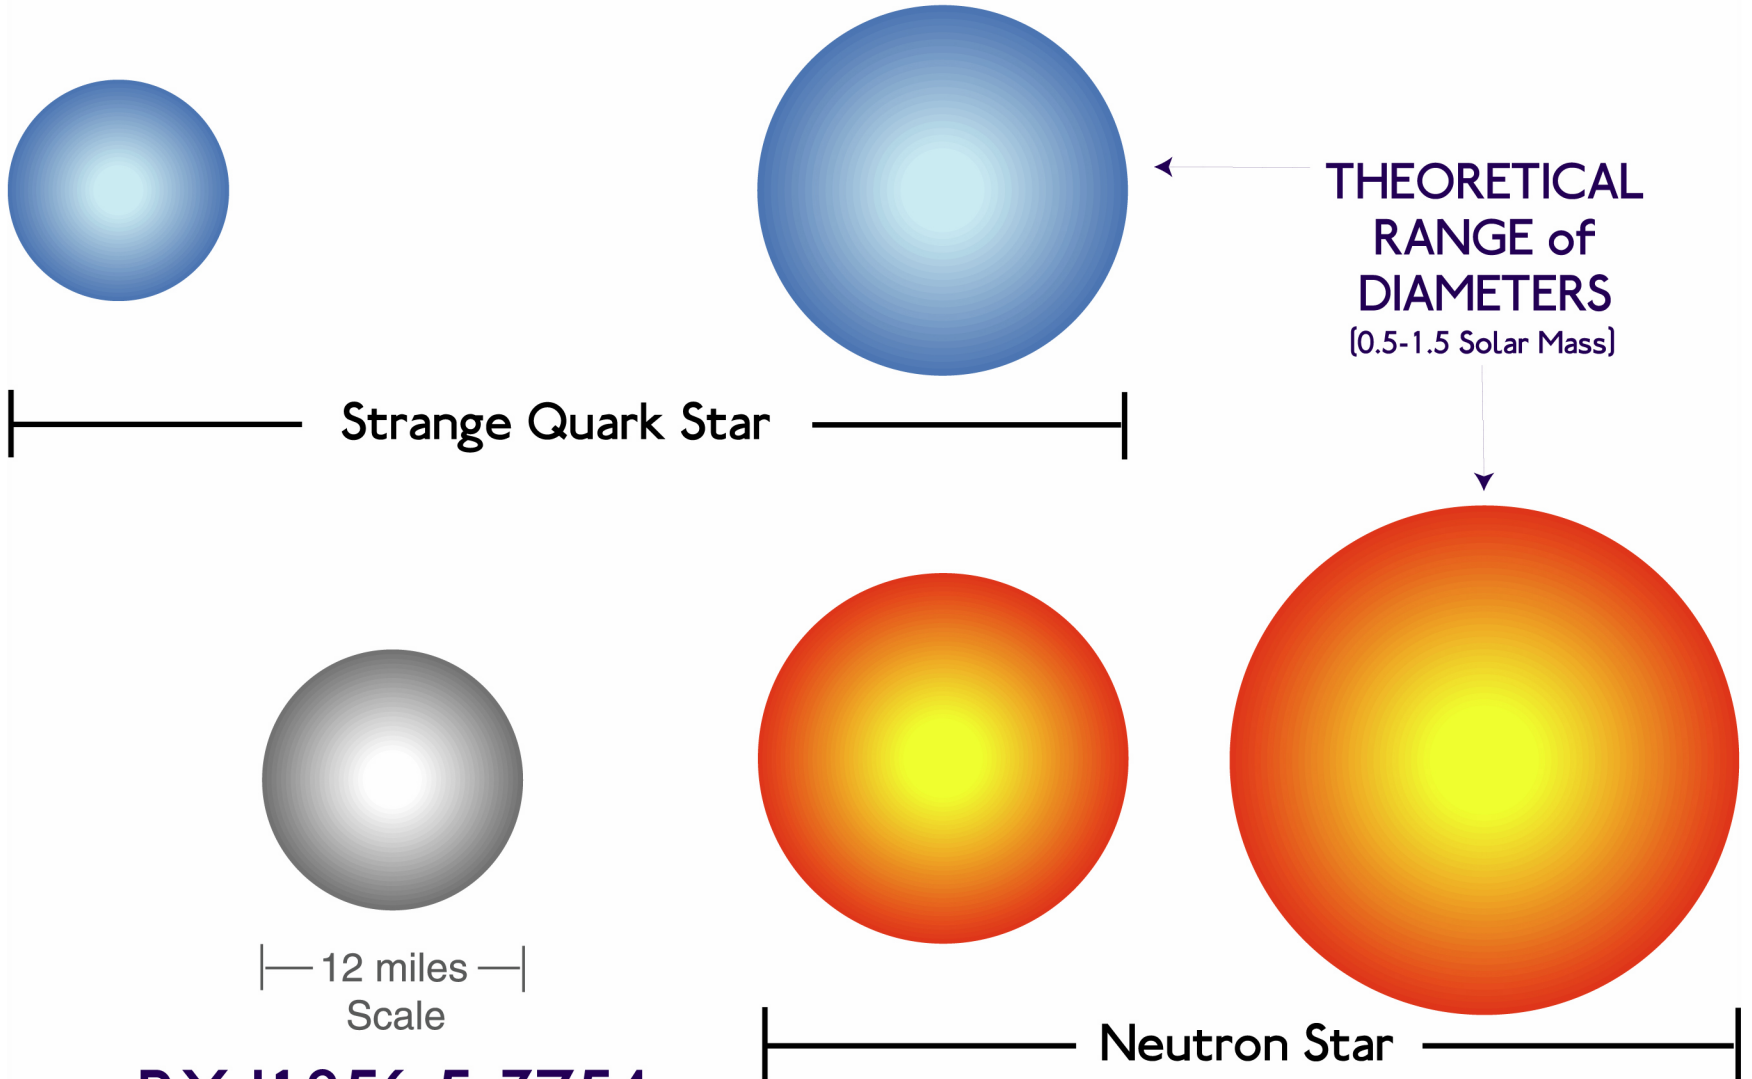

# RXJ 1856.5-3754

— 12 miles —  
Scale

**RXJ1856.5-3754**  
**INFERRED DIAMETER**